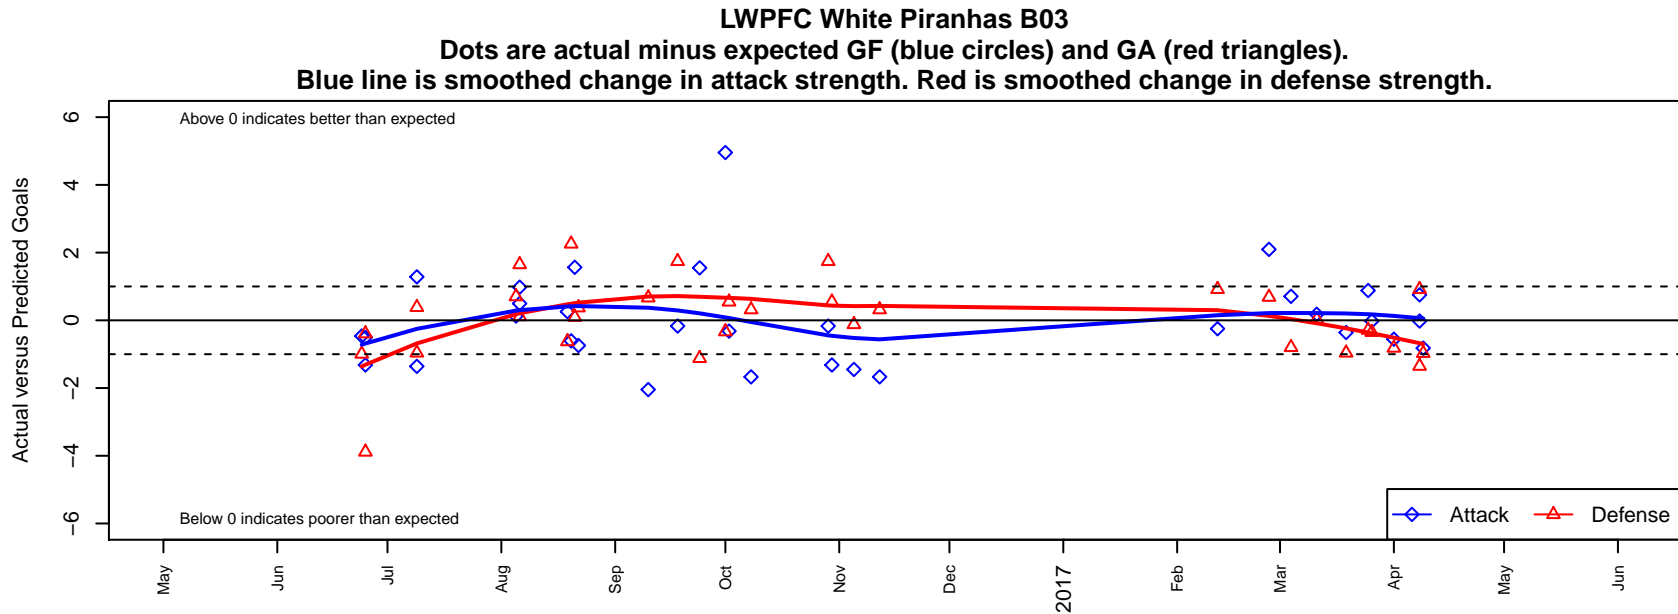

LWPFC White Piranhas B03

Lake WA Premier FC
 Redmond, WA
 B03 total strength=1235
 attack=5.25 defense=3.87
 fall league = PSPL Classic 1 U14
 spr league = Spr PSPL SuperLeague 1 U14

alt names used:
 LAKE WASHINGTON PREMIER FC WHITE PI
 LAKE WASHINGTON PREMIER FCWHITE PIF
 LWPFC White Piranhas
 LWPFC White Piranhas B03
 LWPFC White Piranhas
 LAKE WASHINGTON PREMIER FC WHITE PI

**attack and defense variance (black dot)
relative to other teams
and top 10 in region**

**attack and defense rating
relative to others at age
and all opponents in last 13 months**

Performance relative to 13 month average