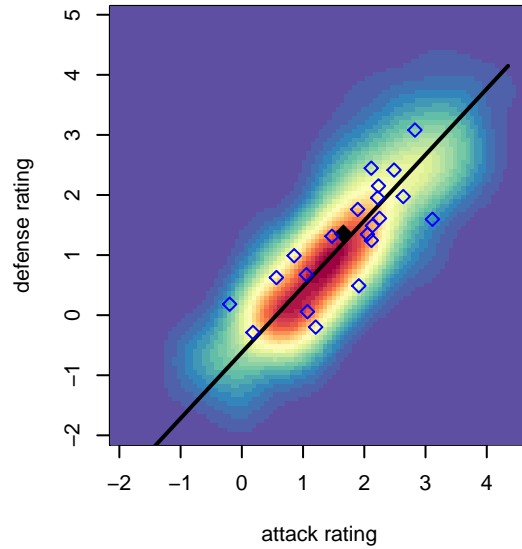

LWPFC White Piranhas B03

Lake WA Premier FC
 Redmond, WA
 B03 total strength=1235
 attack=5.25 defense=3.87
 fall league = PSPL Classic 1 U14
 spr league = Spr PSPL SuperLeague 1 U14

alt names used:
 LAKE WASHINGTON PREMIER FC WHITE PI
 LAKE WASHINGTON PREMIER FCWHITE PIF
 LWPFC White Piranhas
 LWPFC White Piranhas B03
 LWPFC White Piranhas
 LAKE WASHINGTON PREMIER FC WHITE PI

**attack and defense variance (black dot)
relative to other teams
and top 10 in region**

**attack and defense rating
relative to others at age
and all opponents in last 13 months**

Performance relative to 13 month average