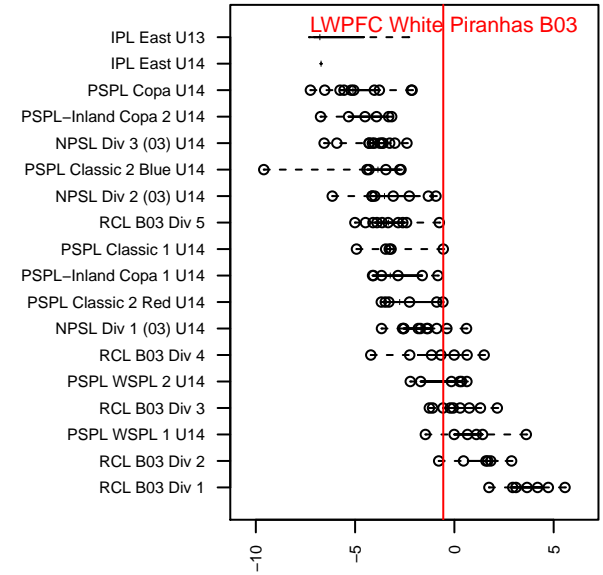

LWPFC White Piranhas B03

Lake WA Premier FC
 Redmond, WA
 B03 total strength=1235
 attack=5.25 defense=3.87
 fall league = PSPL Classic 1 U14
 spr league = Spr PSPL SuperLeague 1 U14

alt names used:
 LAKE WASHINGTON PREMIER FC WHITE PI
 LAKE WASHINGTON PREMIER FCWHITE PIF
 LWPFC White Piranhas
 LWPFC White Piranhas B03
 LWPFC White Piranhas
 LAKE WASHINGTON PREMIER FC WHITE PI

**attack and defense variance (black dot)
relative to other teams
and top 10 in region**

**attack and defense rating
relative to others at age
and all opponents in last 13 months**

Performance relative to 13 month average