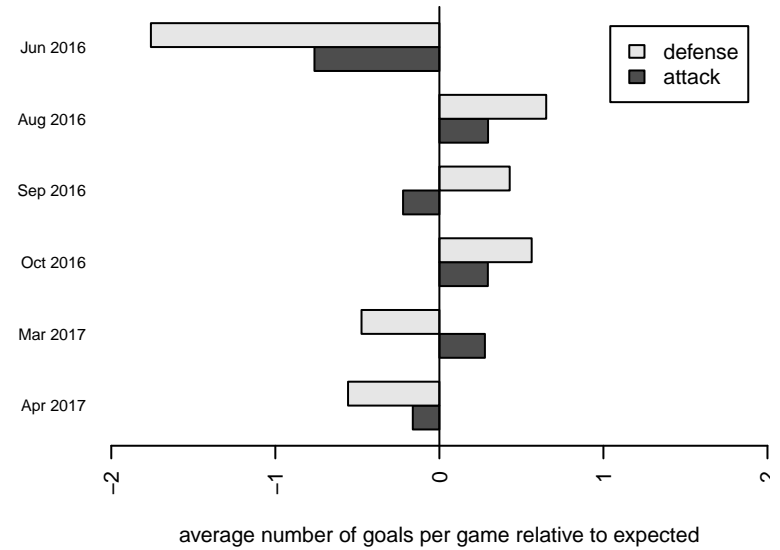

Performance relative to 13 month average