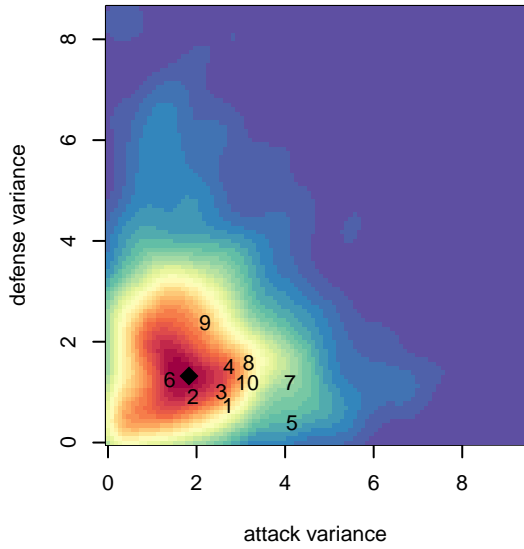

LWPFC White Piranhas B03

Lake WA Premier FC
 Redmond, WA
 B03 total strength=1235
 attack=5.25 defense=3.87
 fall league = PSPL Classic 1 U14
 spr league = Spr PSPL SuperLeague 1 U14

alt names used:
 LAKE WASHINGTON PREMIER FC WHITE PI
 LAKE WASHINGTON PREMIER FCWHITE PIF
 LWPFC White Piranhas
 LWPFC White Piranhas B03
 LWPFC White Piranhas
 LAKE WASHINGTON PREMIER FC WHITE PI

**attack and defense variance (black dot)
relative to other teams
and top 10 in region**

**attack and defense rating
relative to others at age
and all opponents in last 13 months**

Performance relative to 13 month average