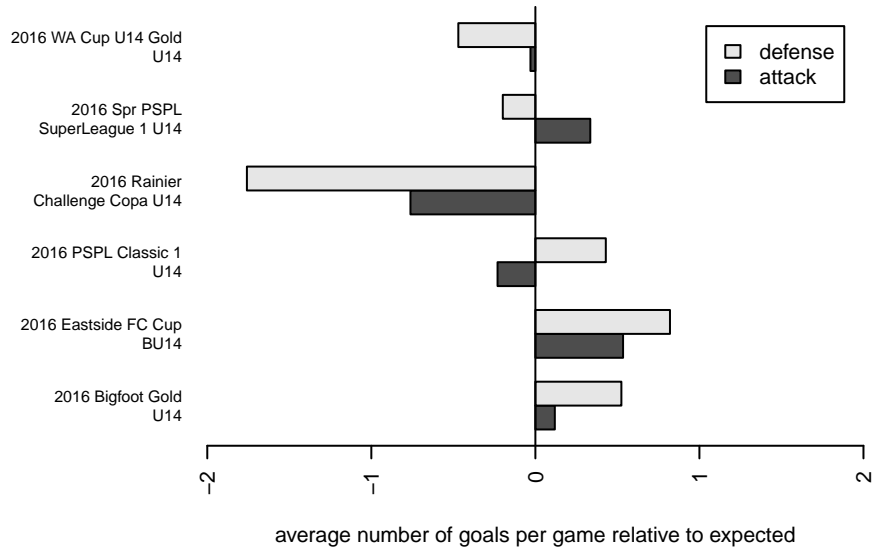

LWPFC White Piranhas B03

Lake WA Premier FC
 Redmond, WA
 B03 total strength=1235
 attack=5.25 defense=3.87
 fall league = PSPL Classic 1 U14
 spr league = Spr PSPL SuperLeague 1 U14

alt names used:
 LAKE WASHINGTON PREMIER FC WHITE PI
 LAKE WASHINGTON PREMIER FCWHITE PIF
 LWPFC White Piranhas
 LWPFC White Piranhas B03
 LWPFC White Piranhas
 LAKE WASHINGTON PREMIER FC WHITE PI

Venues played:
 2016 Rainier Challenge Copa U14
 2016 Gunners Invitational 2003 Gold
 2016 Eastside FC Cup BU14
 2016 Bigfoot Gold U14
 2016 PSPL Classic 1 U14
 2016 Spr PSPL SuperLeague 1 U14
 2016 WA Cup U14 Gold U14

**attack and defense variance (black dot)
relative to other teams
and top 10 in region**

**attack and defense rating
relative to others at age
and all opponents in last 13 months**

Performance relative to 13 month average